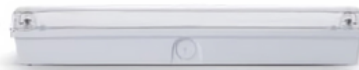

Emergency lighting

AXL-W003

MODEL NO	: AXL-W003
Mode of Operation	: Maintained
Lamp	: 8pcs SMD2835 LED
Wattage	: 2.5W
Battery	: 3.6V 1200mAh LiFePO4
Rated Duration	: 3 hours
Charge	: 24 hours charging time
Mounting	: Recessed/Surface Mounted
Material	: Polycarbonate for complete body IP65

*Recessed Kit

*Double Side Exit

- New compact design
- Easy installation and maintenance
- Test button available
- Self test option available
- Working temperature : -5~40°C

Emergency lighting

AXL-003B

MODEL NO	: AXL-B003B
Mode of Operation	: Not Maintained
Lamp	: 1pcs SMD2835 LED
Wattage	: 3W
Battery	: 3.6V 1800mAh LiFePO4
Rated Duration	: 3 hours
Charge	: 24 hours charging time
Material	: Aluminum construction
	Compact Design cut out 45mm

- 1x3W LED non - replaceable
- Lumen output 120lm
- Aluminium construction
- Compact Design
- Silver and Black reflector available
- Working temperature : -5~40°C

Emergency lighting

AXL-003M

MODEL NO : AXL-B003M
Mode of Operation : Not Maintained
Lamp : 1pcs SMD2835 LED
Wattage : 3W
Battery : 3.6V 900mAh LiFePO4
Rated Duration : 3 hours
Charge : 24 hours charging time
Material : Aluminum construction
Compact Design cut out
45mm

- Compact Design
- Lumen output 140lm
- LifePO4 3.2V 1500mAh available
- Working temperature: -5~40

Emergency lighting

AXL-W30

MODEL NO	: AXL-W30
Mode of Operation	: Maintained
Lamp	: 8pcs SMD2835 LED
Wattage	: 2.5W
Battery	: 3.6V 1800mAh LiFePO4
Rated Duration	: 3 hours
Charge	: 24 hours charging time
Material	: Injection-molded polycarbonate housing Injection-molded polycarbonate housing, Adjustable glare free round shape light heads