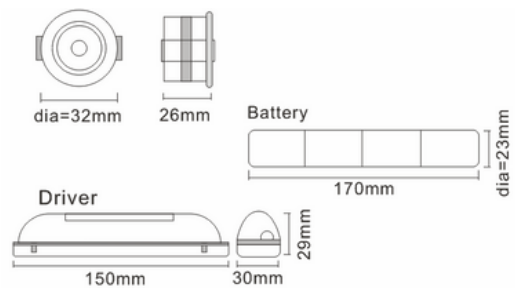

Emergency lighting

AXL-W003

MODEL NO	: AXL-W003
Mode of Operation	: Maintained
Lamp	: 8pcs SMD2835 LED
Wattage	: 2.5W
Battery	: 3.6V 1200mAh LiFePO4
Rated Duration	: 3 hours
Charge	: 24 hours charging time
Mounting	: Recessed/Surface Mounted
Material	: Polycarbonate for complete body IP65

*Recessed Kit

*Double Side Exit

- New compact design
- Easy installation and maintenance
- Test button available
- Self test option available
- Working temperature : -5~40°C

Emergency lighting

AXL-003B

MODEL NO	: AXL-B003B
Mode of Operation	: Not Maintained
Lamp	: 1pcs SMD2835 LED
Wattage	: 3W
Battery	: 3.6V 1800mAh LiFePO4
Rated Duration	: 3 hours
Charge	: 24 hours charging time
Material	: Aluminum construction
	Compact Design cut out 45mm

- 1x3W LED non - replaceable
- Lumen output 120lm
- Aluminium construction
- Compact Design
- Silver and Black reflector available
- Working temperature : -5~40°C

Emergency lighting

AXL-003M

MODEL NO : AXL-B003M
Mode of Operation : Not Maintained
Lamp : 1pcs SMD2835 LED
Wattage : 3W
Battery : 3.6V 900mAh LiFePO4
Rated Duration : 3 hours
Charge : 24 hours charging time
Material : Aluminum construction
Compact Design cut out
45mm

- Compact Design
- Lumen output 140lm
- LifePO4 3.2V 1500mAh available
- Working temperature: -5~40

Emergency lighting

AXL-W30

MODEL NO	: AXL-W30
Mode of Operation	: Maintained
Lamp	: 8pcs SMD2835 LED
Wattage	: 2.5W
Battery	: 3.6V 1800mAh LiFePO4
Rated Duration	: 3 hours
Charge	: 24 hours charging time
Material	: Injection-molded polycarbonate housing Injection-molded polycarbonate housing, Adjustable glare free round shape light heads