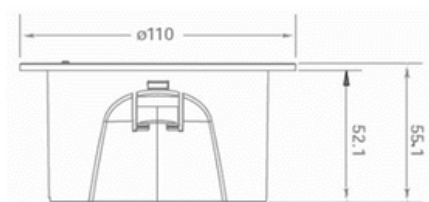

*Recessed Kit

*Double Side Exit

- New compact design
- Easy installation and maintenance
- Test button available
- Self test option available
- Working temperature : -5~40°C

Emergency lighting

AXL-003B

MODEL NO	: AXL-B003B
Mode of Operation	: Not Maintained
Lamp	: 1pcs SMD2835 LED
Wattage	: 3W
Battery	: 3.6V 1800mAh LiFePO4
Rated Duration	: 3 hours
Charge	: 24 hours charging time
Material	: Aluminum construction
	Compact Design cut out 45mm

- 1x3W LED non - replaceable
- Lumen output 120lm
- Aluminium construction
- Compact Design
- Silver and Black reflector available
- Working temperature : -5~40°C

Emergency lighting

AXL-003M

MODEL NO : AXL-B003M
Mode of Operation : Not Maintained
Lamp : 1pcs SMD2835 LED
Wattage : 3W
Battery : 3.6V 900mAh LiFePO4
Rated Duration : 3 hours
Charge : 24 hours charging time
Material : Aluminum construction
Compact Design cut out
45mm