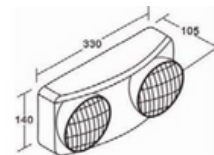

*Recessed Kit

*Double Side Exit

- New compact design
- Easy installation and maintenance
- Test button available
- Self test option available
- Working temperature : -5~40°C

Emergency lighting

AXL-003B

MODEL NO	: AXL-B003B
Mode of Operation	: Not Maintained
Lamp	: 1pcs SMD2835 LED
Wattage	: 3W
Battery	: 3.6V 1800mAh LiFePO4
Rated Duration	: 3 hours
Charge	: 24 hours charging time
Material	: Aluminum construction
	Compact Design cut out 45mm

- 1x3W LED non - replaceable
- Lumen output 120lm
- Aluminium construction
- Compact Design
- Silver and Black reflector available
- Working temperature : -5~40°C

Emergency lighting

AXL-003M

MODEL NO : AXL-B003M
Mode of Operation : Not Maintained
Lamp : 1pcs SMD2835 LED
Wattage : 3W
Battery : 3.6V 900mAh LiFePO4
Rated Duration : 3 hours
Charge : 24 hours charging time
Material : Aluminum construction
Compact Design cut out
45mm

- Compact Design
- Lumen output 140lm
- LifePO4 3.2V 1500mAh available
- Working temperature: -5~40

Emergency lighting

AXL-W30

MODEL NO	: AXL-W30
Mode of Operation	: Maintained
Lamp	: 8pcs SMD2835 LED
Wattage	: 2.5W
Battery	: 3.6V 1800mAh LiFePO4
Rated Duration	: 3 hours
Charge	: 24 hours charging time
Material	: Injection-molded polycarbonate housing Injection-molded polycarbonate housing, Adjustable glare free round shape light heads